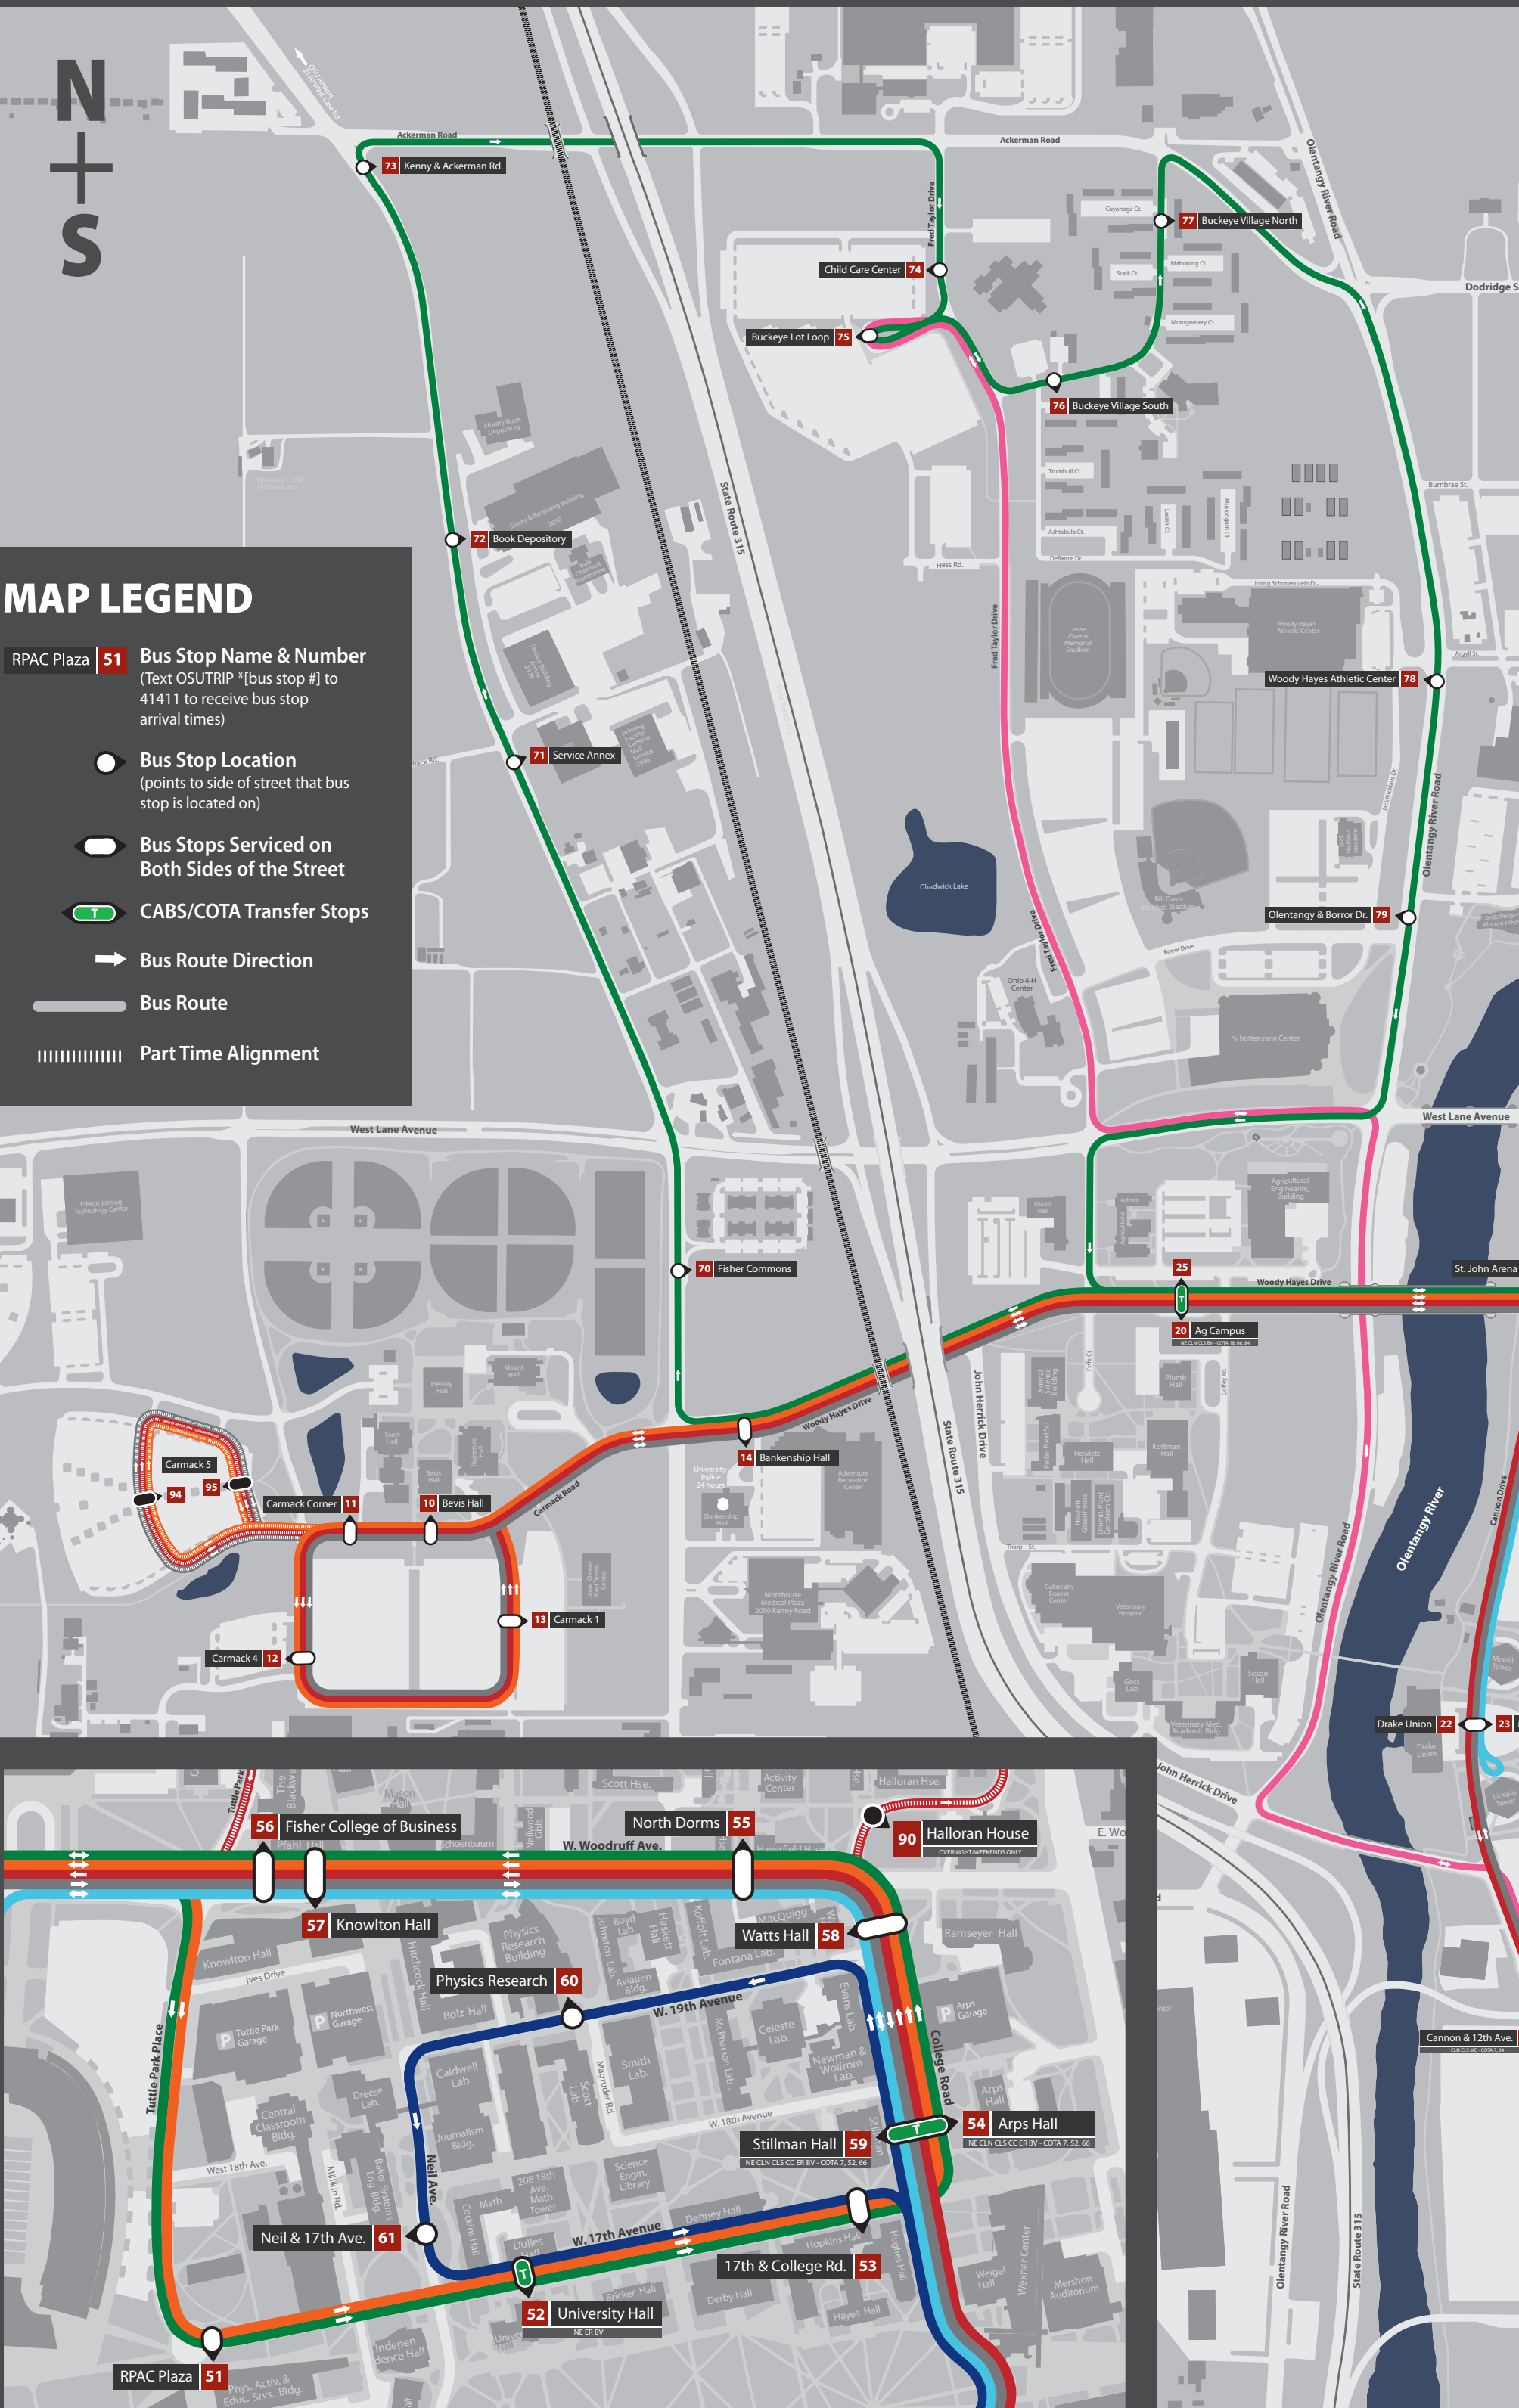

BV BUCKEYE VILLAGE

HOURS OF OPERATION	AM	MID	PM	RUSH	OVN
WEEKDAY	7:00 AM - 10:00 PM	15	30	15	
WEEKEND	8:00 AM - 8:00 PM	30			
QTR BREAK	7:00 AM - 7:00 PM	30		30	
SUMMER	7:00 AM - 7:00 PM	30		30	

CLS 24 HOURS/DAY - 7 DAYS/WEEK CAMPUS LOOP SOUTH

HOURS OF OPERATION	AM	MID	PM	RUSH	OVN
WEEKDAY	ALL TIMES	15	09	15	09
WEEKEND	ALL TIMES	30	15	15	15*
QTR BREAK	5:30 AM - 7:00 PM	30	15		15
SUMMER	5:30 AM - 7:00 PM	30	11		11

MC MED CENTER EXPRESS

HOURS OF OPERATION	AM	MID	PM	RUSH	OVN
WEEKDAY	5:30 AM - 1:00 AM	15	15	30	11
WEEKEND	NO SERVICE				
QTR BREAK	5:30 AM - 1:00 AM	15	15	30	11
SUMMER	5:30 AM - 1:00 AM	15	15	30	11

CC CENTRAL CONNECTOR

HOURS OF OPERATION	AM	MID	PM	RUSH	OVN
WEEKDAY	7:00 AM - 7:00 PM	09		09	
WEEKEND	NO SERVICE				
QTR BREAK	NO SERVICE				
SUMMER	NO SERVICE				

Campus Area Bus Service will not operate during the following 2010-2011 holidays: Thanksgiving (November 25-26, 2010), Christmas (December 23-24, 2010), New Year's Day (December 31, 2010), Independence Day (July 4, 2011), and Labor Day (September 5, 2011). CABS will run weekend service on all other holidays.

Information contained in the 2010-2011 CABS Master Schedule is effective as of September 19th, 2010, and is subject to change without notice. Any changes after this date will be posted on our web site.

SERVICE GUIDE KEY

- AM = 5:30 AM-7:00 AM
  Weekends: 3AM - Noon
- MID = 7:00 AM-7:00 PM
  Weekends: Noon - 7:00 PM
- PM = 7 PM-Midnight
- RUSH = 7AM-10AM/3PM-6PM
- OVN = Midnight - 5:30 AM

? QUESTIONS? COMMENTS?
tp.osu.edu 614.292.9341

REAL TIME ARRIVAL INFORMATION

For estimated arrival times visit trip.osu.edu from your computer and mobile phone, or text OSUTRIP*[bus stop#] to 41411.