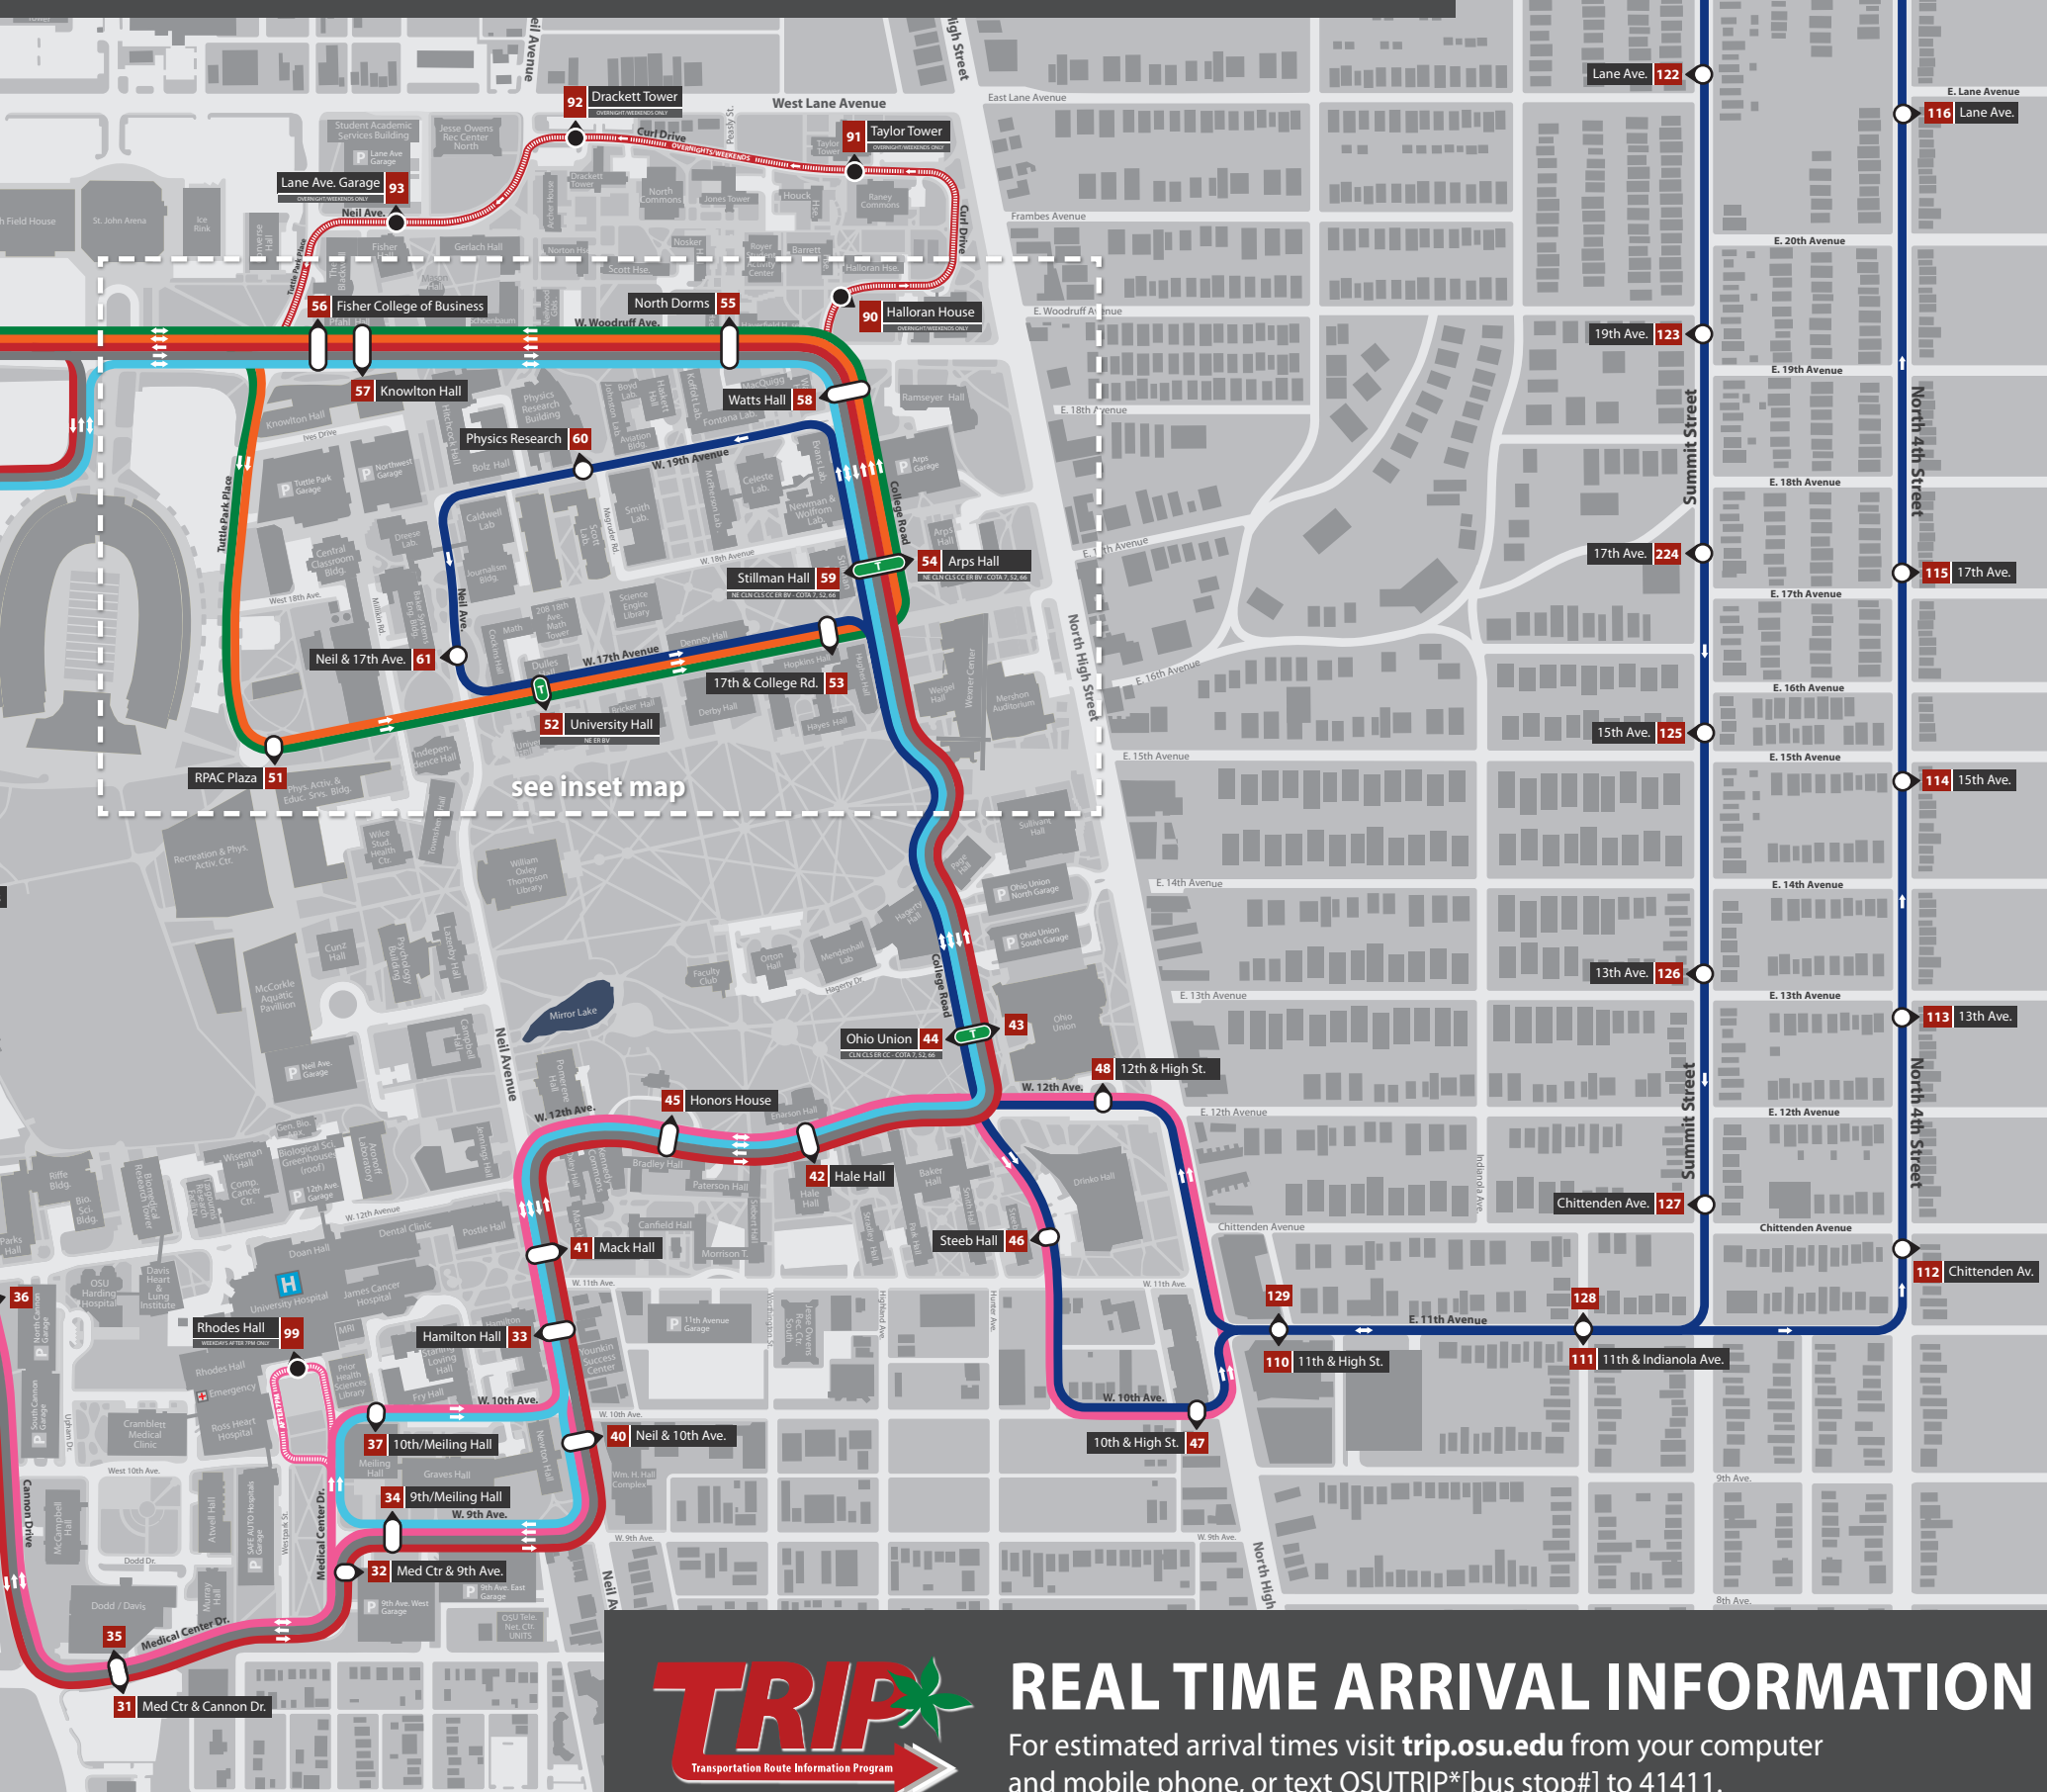

HOURS OF OPERATION	AM	MID	PM	RUSH	OVN
WEEKDAY	7:00 AM - 10:00 PM	15	30	15	
WEEKEND	8:00 AM - 8:00 PM	30			
QTR BREAK	7:00 AM - 7:00 PM	30		30	
SUMMER	7:00 AM - 7:00 PM	30		30	

CLS 24 HOURS/DAY - 7 DAYS/WEEK CAMPUS LOOP SOUTH

HOURS OF OPERATION	AM	MID	PM	RUSH	OVN
WEEKDAY	ALL TIMES	15	09	15	09
WEEKEND	ALL TIMES	30	15	15	15*
QTR BREAK	5:30 AM - 7:00 PM	30	15		15
SUMMER	5:30 AM - 7:00 PM	30	11		11

MC MED CENTER EXPRESS

HOURS OF OPERATION	AM	MID	PM	RUSH	OVN
WEEKDAY	5:30 AM - 1:00 AM	15	15	30	11
WEEKEND	NO SERVICE				
QTR BREAK	5:30 AM - 1:00 AM	15	15	30	11
SUMMER	5:30 AM - 1:00 AM	15	15	30	11

CC CENTRAL CONNECTOR

HOURS OF OPERATION	AM	MID	PM	RUSH	OVN
WEEKDAY	7:00 AM - 7:00 PM	09		09	
WEEKEND	NO SERVICE				
QTR BREAK	NO SERVICE				
SUMMER	NO SERVICE				

Campus Area Bus Service will not operate during the following 2010-2011 holidays: Thanksgiving (November 25-26, 2010), Christmas (December 23-24, 2010), New Year's Day (December 31, 2010), Independence Day (July 4, 2011), and Labor Day (September 5, 2011). CABS will run weekend service on all other holidays.

SERVICE GUIDE KEY

- AM = 5:30 AM-7:00 AM
Weekends: 3AM - Noon
- MID = 7:00 AM-7:00 PM
Weekends: Noon - 7:00 PM
- PM = 7 PM-Midnight
- RUSH = 7AM-10AM/3PM-6PM
- OVN = Midnight - 5:30 AM

? QUESTIONS? COMMENTS?
tp.osu.edu 614.292.9341